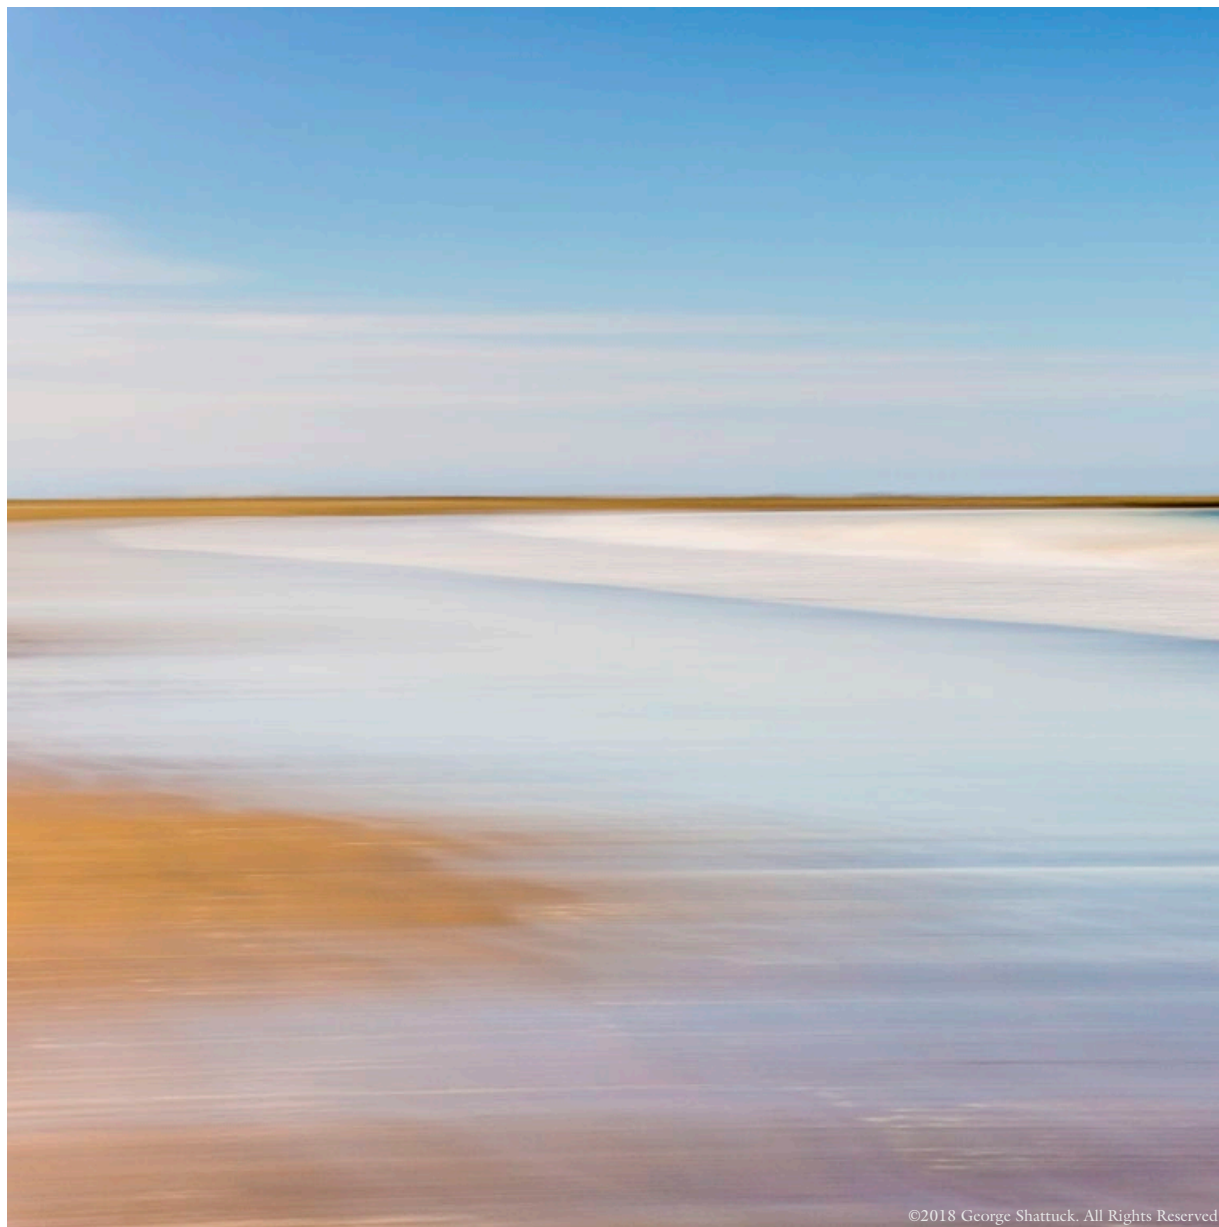

---

PLAYA BALLENA  
Archival Pigment Ink Print  
*signed*, George Shattuck

©2018 George Shattuck. All Rights Reserved

THE IRIS GALLERY OF FINE ART  
*info@irisgallery.net*  
617.895.8951 | 970.429.1010 | 413.429.6878