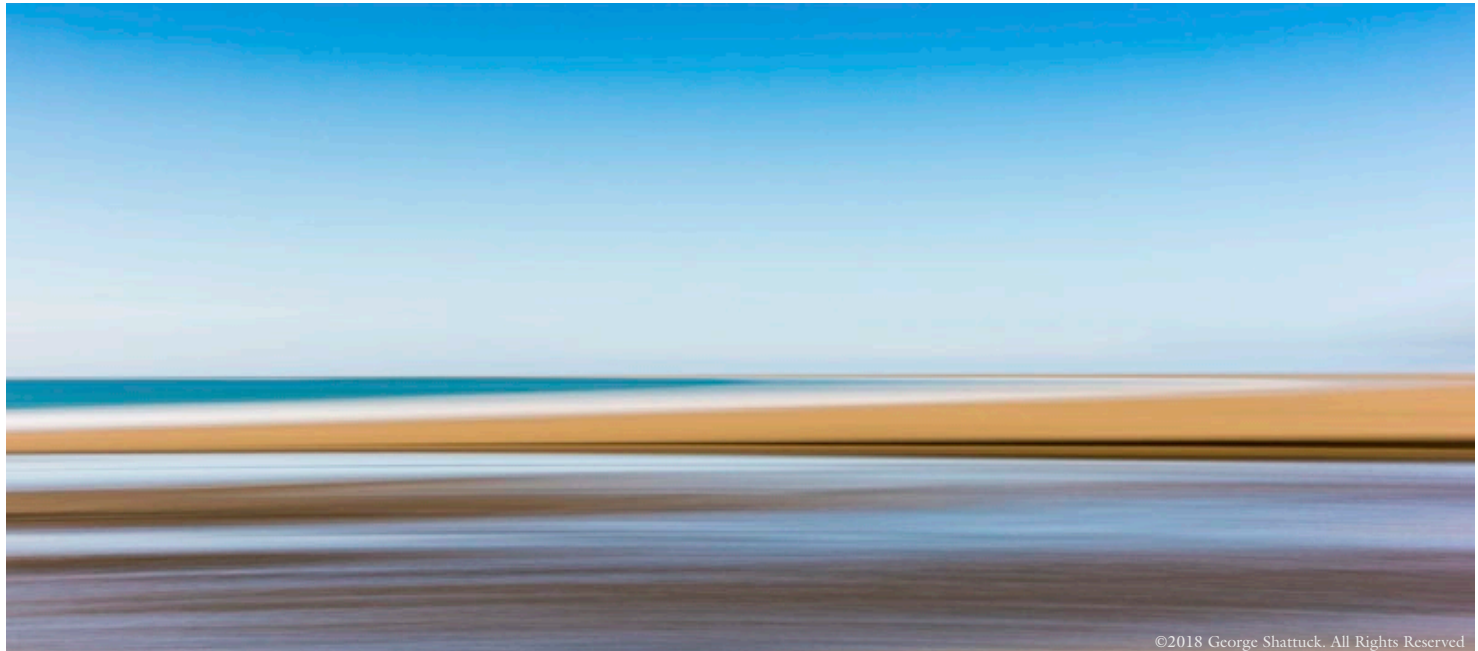

THE IRIS GALLERY OF FINE ART
info@irisgallery.net
617.895.8951 | 970.429.1010 | 413.429.6878

RIO UVITA

Archival Pigment Ink Print
signed, George Shattuck

©2018 George Shattuck. All Rights Reserved