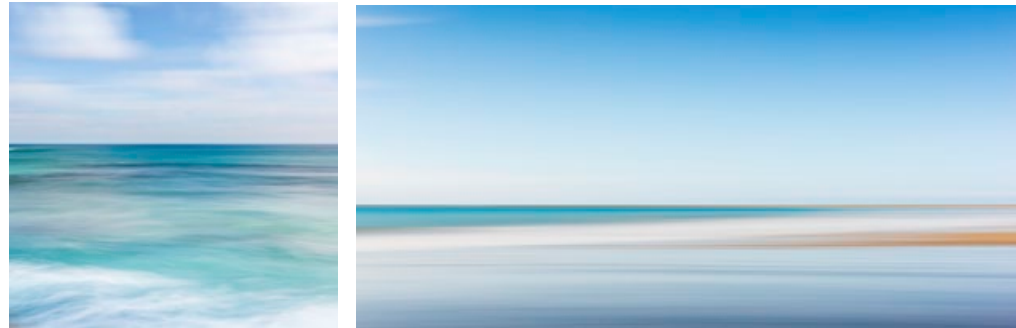

George Shattuck - Waterworks, 2018

The Iris Gallery of Fine Art

617-895-8951 | 970.429.1010 | 413.429-6878

IRIS
GALLERY