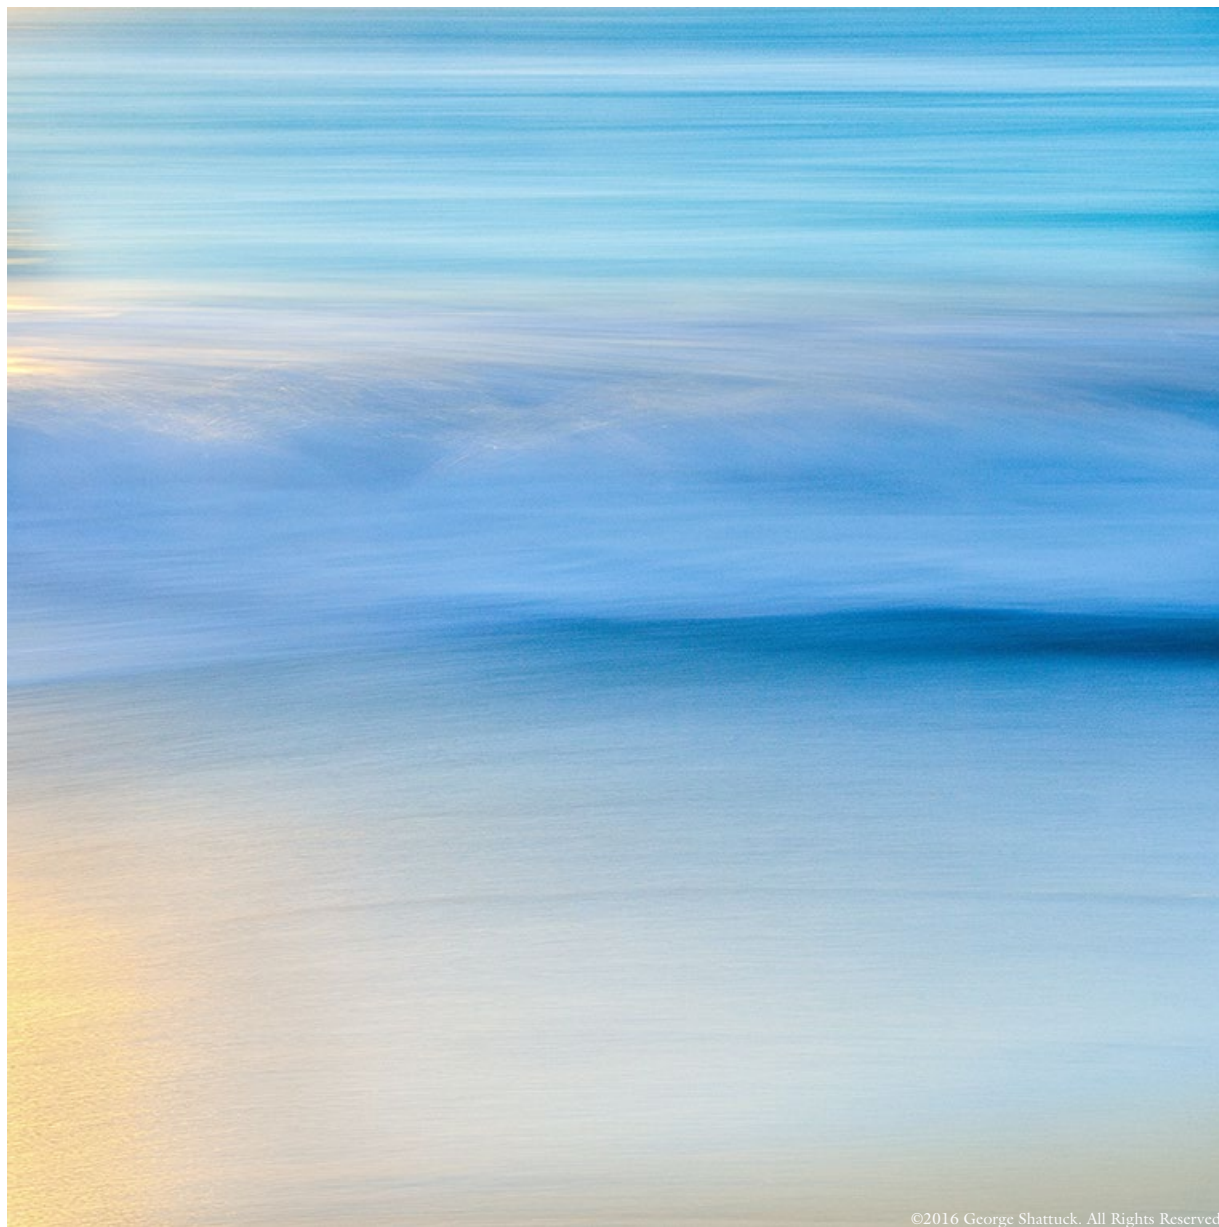

THE IRIS GALLERY OF FINE ART
info@irisgallery.net
617.895.8951 | 970.429.1010 | 413.429.6878

BEACH SERIES #7

Archival Pigment Ink Print
signed, George Shattuck

©2016 George Shattuck. All Rights Reserved