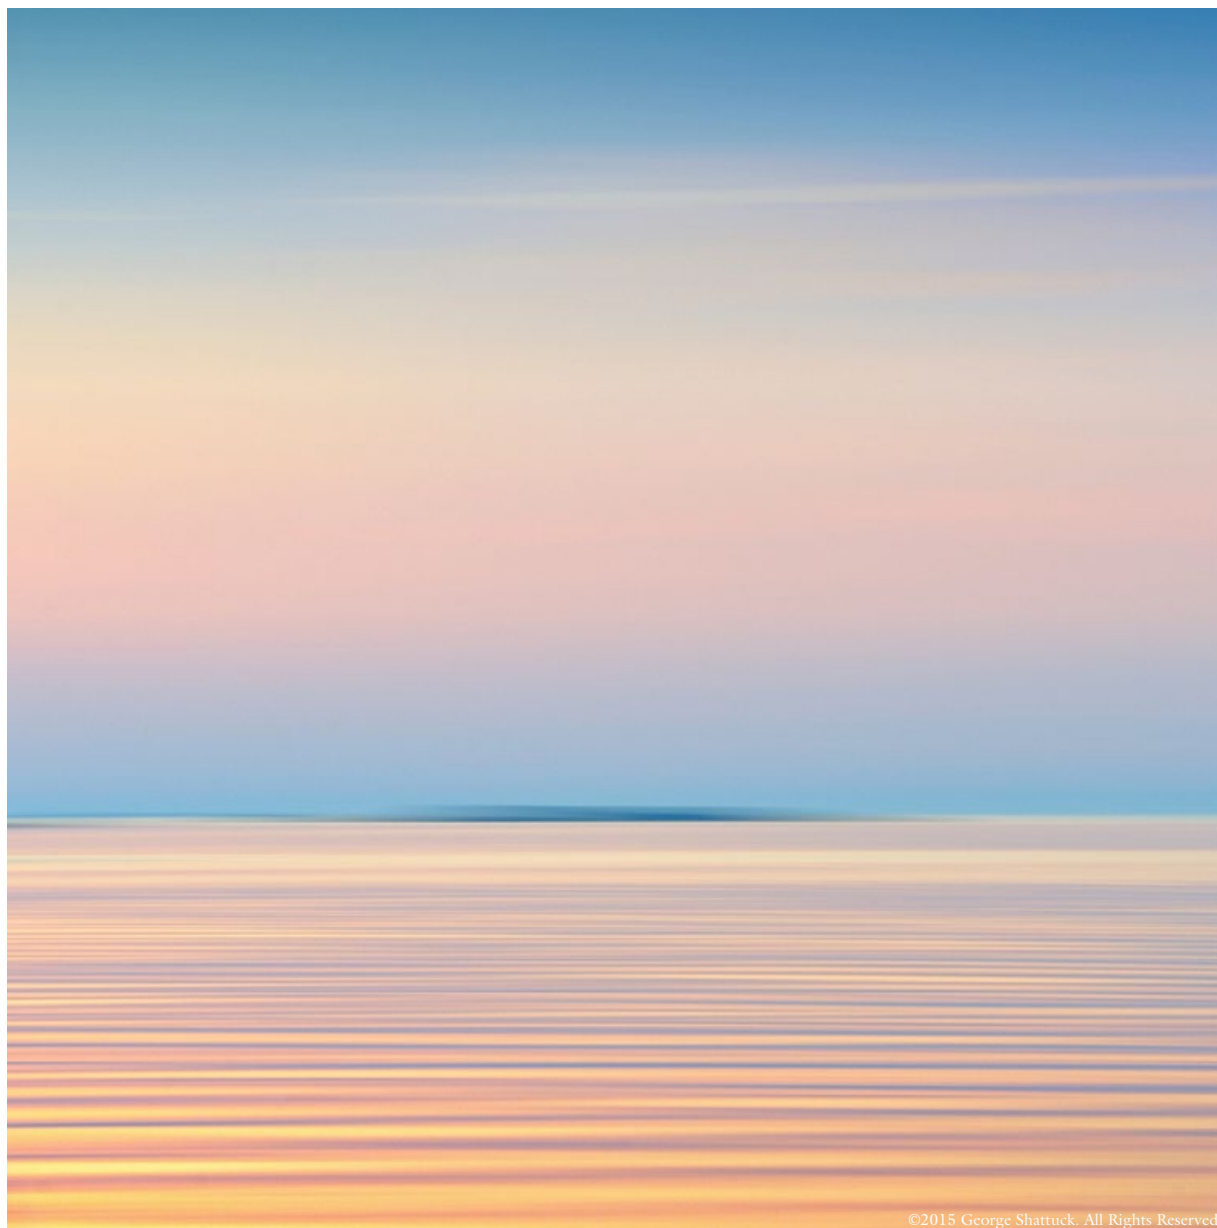

THE IRIS GALLERY OF FINE ART
info@irisgallery.net
617.895.8951 | 970.429.1010 | 413.429.6878

ISLAND

Archival Pigment Ink Print
signed, George Shattuck

©2015 George Shattuck. All Rights Reserved