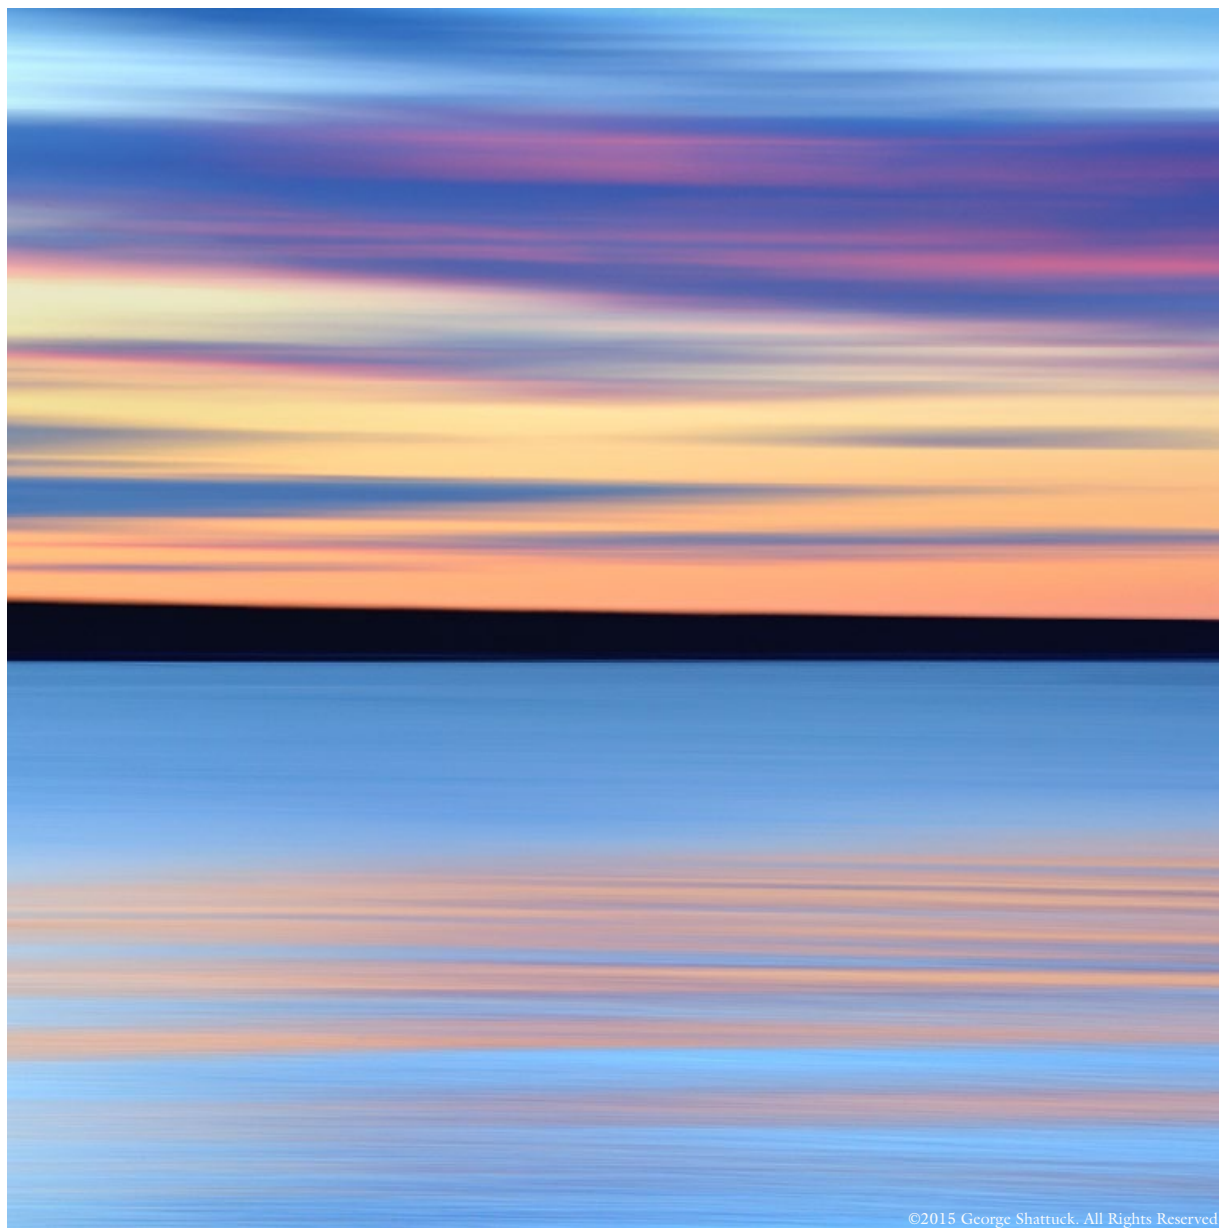

THE IRIS GALLERY OF FINE ART
info@irisgallery.net
617.895.8951 | 970.429.1010 | 413.429.6878

MAINE #1

Archival Pigment Ink Print
signed, George Shattuck

©2015 George Shattuck. All Rights Reserved