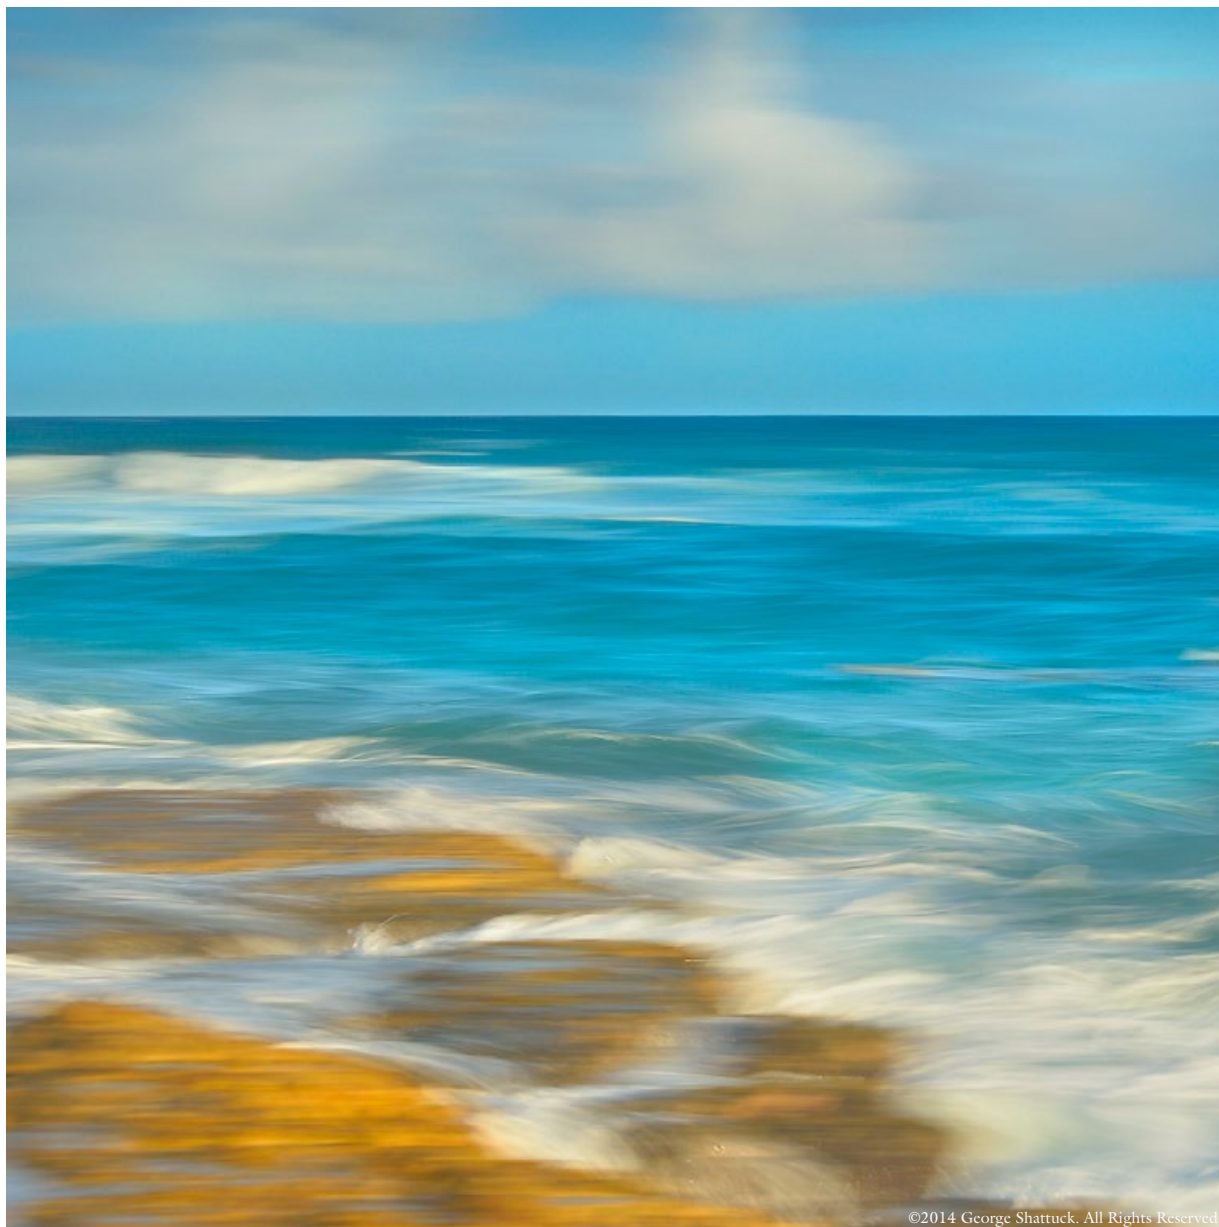

THE IRIS GALLERY OF FINE ART
info@irisgallery.net
617.895.8951 | 970.429.1010 | 413.429.6878

LANDS END

Archival Pigment Ink Print
signed, George Shattuck

©2014 George Shattuck. All Rights Reserved